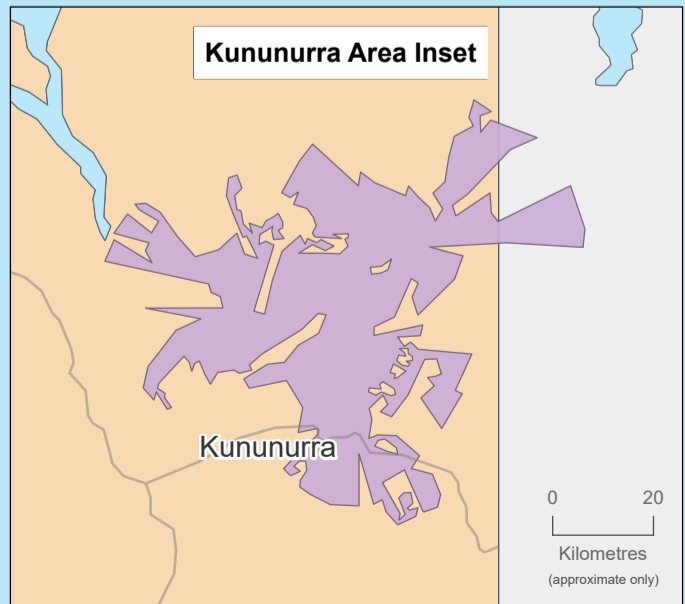

117°0'E 120°0'E

27°0'S 30°0'S 33°0'S 36°0'S

Wannoo Murchison Tuckanarra Gabanintha Cue Sandstone Sandstone Youanmi

Gascoyne Mid-West

Kalbarri Northampton Chapman Valley Greater Geraldton Noongal Yalgoo Mount Magnet Sandstone

Geraldton Dongara Irwin Mingenev Morawa Perenjori Three Springs Carnamah Eneabba Coorow Dandaragan Moora Pithara Dalwallinu Mount Marshall Jackson

Jurien Bay Dandaragan Moora Pithara Wongan-Ballidu Koorda Mukinbudin Westonia Yilgarn

INDIAN OCEAN

Wheatbelt

Wongan-Hills Bencubbin Nungarin Merredin Merredin Narembeen

Perth Northam Northam Cunderdin Tammin Kellerberin Bruce Rock Narembeen

Goldfields-Esperance

Mandurah Northam Toodyay Goomalling Dowerin Wyalkatchem Trayning Nungarin Southern Cross

Peel Wandering Pingelly Corrigin Kondinin Hyden Kondinin

Bunbury Collie Williams Narrogin Narrogin Wickiepin Kulin Varley

Dunsborough Busselton Donnybrook-Balingup Wandering Williams Narrogin Wagin Dumbleyung Lake Grace Lake King

Margaret River Augusta-Margaret River Bridgetown Boyup Brook West Arthur Katanning Katanning Kent

Augusta Nannup Manjimup Kojonup Kojonup Broomehill-Tambellup Gnowangerup Jerramungup Jerramungup

South West Great Southern

Pemberton Northcliffe Manjimup Cranbrook Plantagenet Mount Barker Albany

Walpole Denmark Denmark Albany

SOUTHERN OCEAN

Kalgoorlie Coolgardie Coolgardie Kambalda

Boorabbin Coolgardie Kambalda

Norseman Dundas Dundas

Dowak Esperance Cascade Scaddan

Ravensthorpe Ravensthorpe

Hopetoun

0 10 Kilometres (approximate only)

0 100 Kilometres (approximate only)

0 20 Kilometres (approximate only)

117°0'E 120°0'E